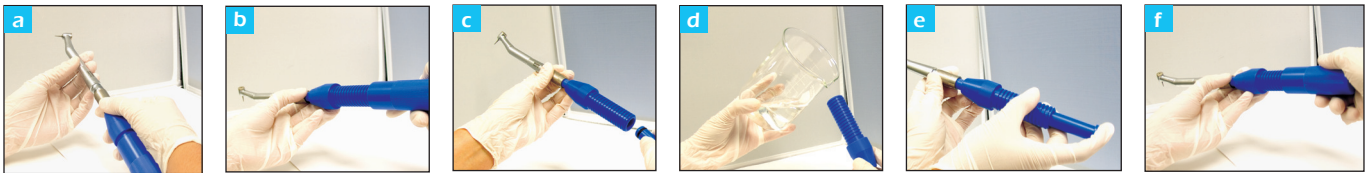

## The Dual Purpose Tool

- Prevents initial residue and particle build-up when used regularly with warm water
- Removes blockages caused by inert biofilm and micro particles carried in the water supply

## Quick and Easy to use

- Connect your handpiece or coupler to the Smart Cleaner
- Undo threaded handle
- Remove plunger
- Half-fill the Smart Cleaner with warm water
- Insert the plunger and push
- For tough obstructions, use threaded handle

## Instructions for Smart Cupper

- Remove the bore cup from the Smart Cupper and insert the bur end into the handpiece
- Position the hole of the bore cup over the blocked spray port in the handpiece
- Place the bore cup (with handpiece attached) into the Smart Cupper and tighten the screw to hold it in place
- Follow the instructions for normal use of the Smart Cleaner

## Instructions for Smart Connect

- Connect the Smart Connect to the Smart Cleaner
- Attach the contra angle to the Smart Connect
- Follow the instructions for normal use of the Smart Cleaner

Item Code	Description	
<b>107-9196</b> <b>\$114.99</b>	<b>Smart Cleaner</b>	
<b>107-2081</b> <b>\$57.49</b>	<b>Smart Cupper</b> A tool for multi-port spray heads when only one hole is blocked	
<b>107-2211</b> <b>\$57.49</b>	<b>Smart Connect</b> An adaptor for E-type contra angle handpieces	
<b>107-4734</b> <b>\$57.49</b>	<b>Smart Tube</b> Used for maintaining air unit tubing	
<b>907-1059</b> <b>\$199.99</b>	<b>Smart Cleaner - 3 Piece Set</b> Includes Smart Cleaner, Smart Cupper, and Smart Connect	
<b>107-0740</b> <b>\$229.99</b>	<b>Smart Cleaner - 4 Piece Set</b> Includes Smart Cleaner, Smart Cupper, Smart Connect, and Smart Tube	